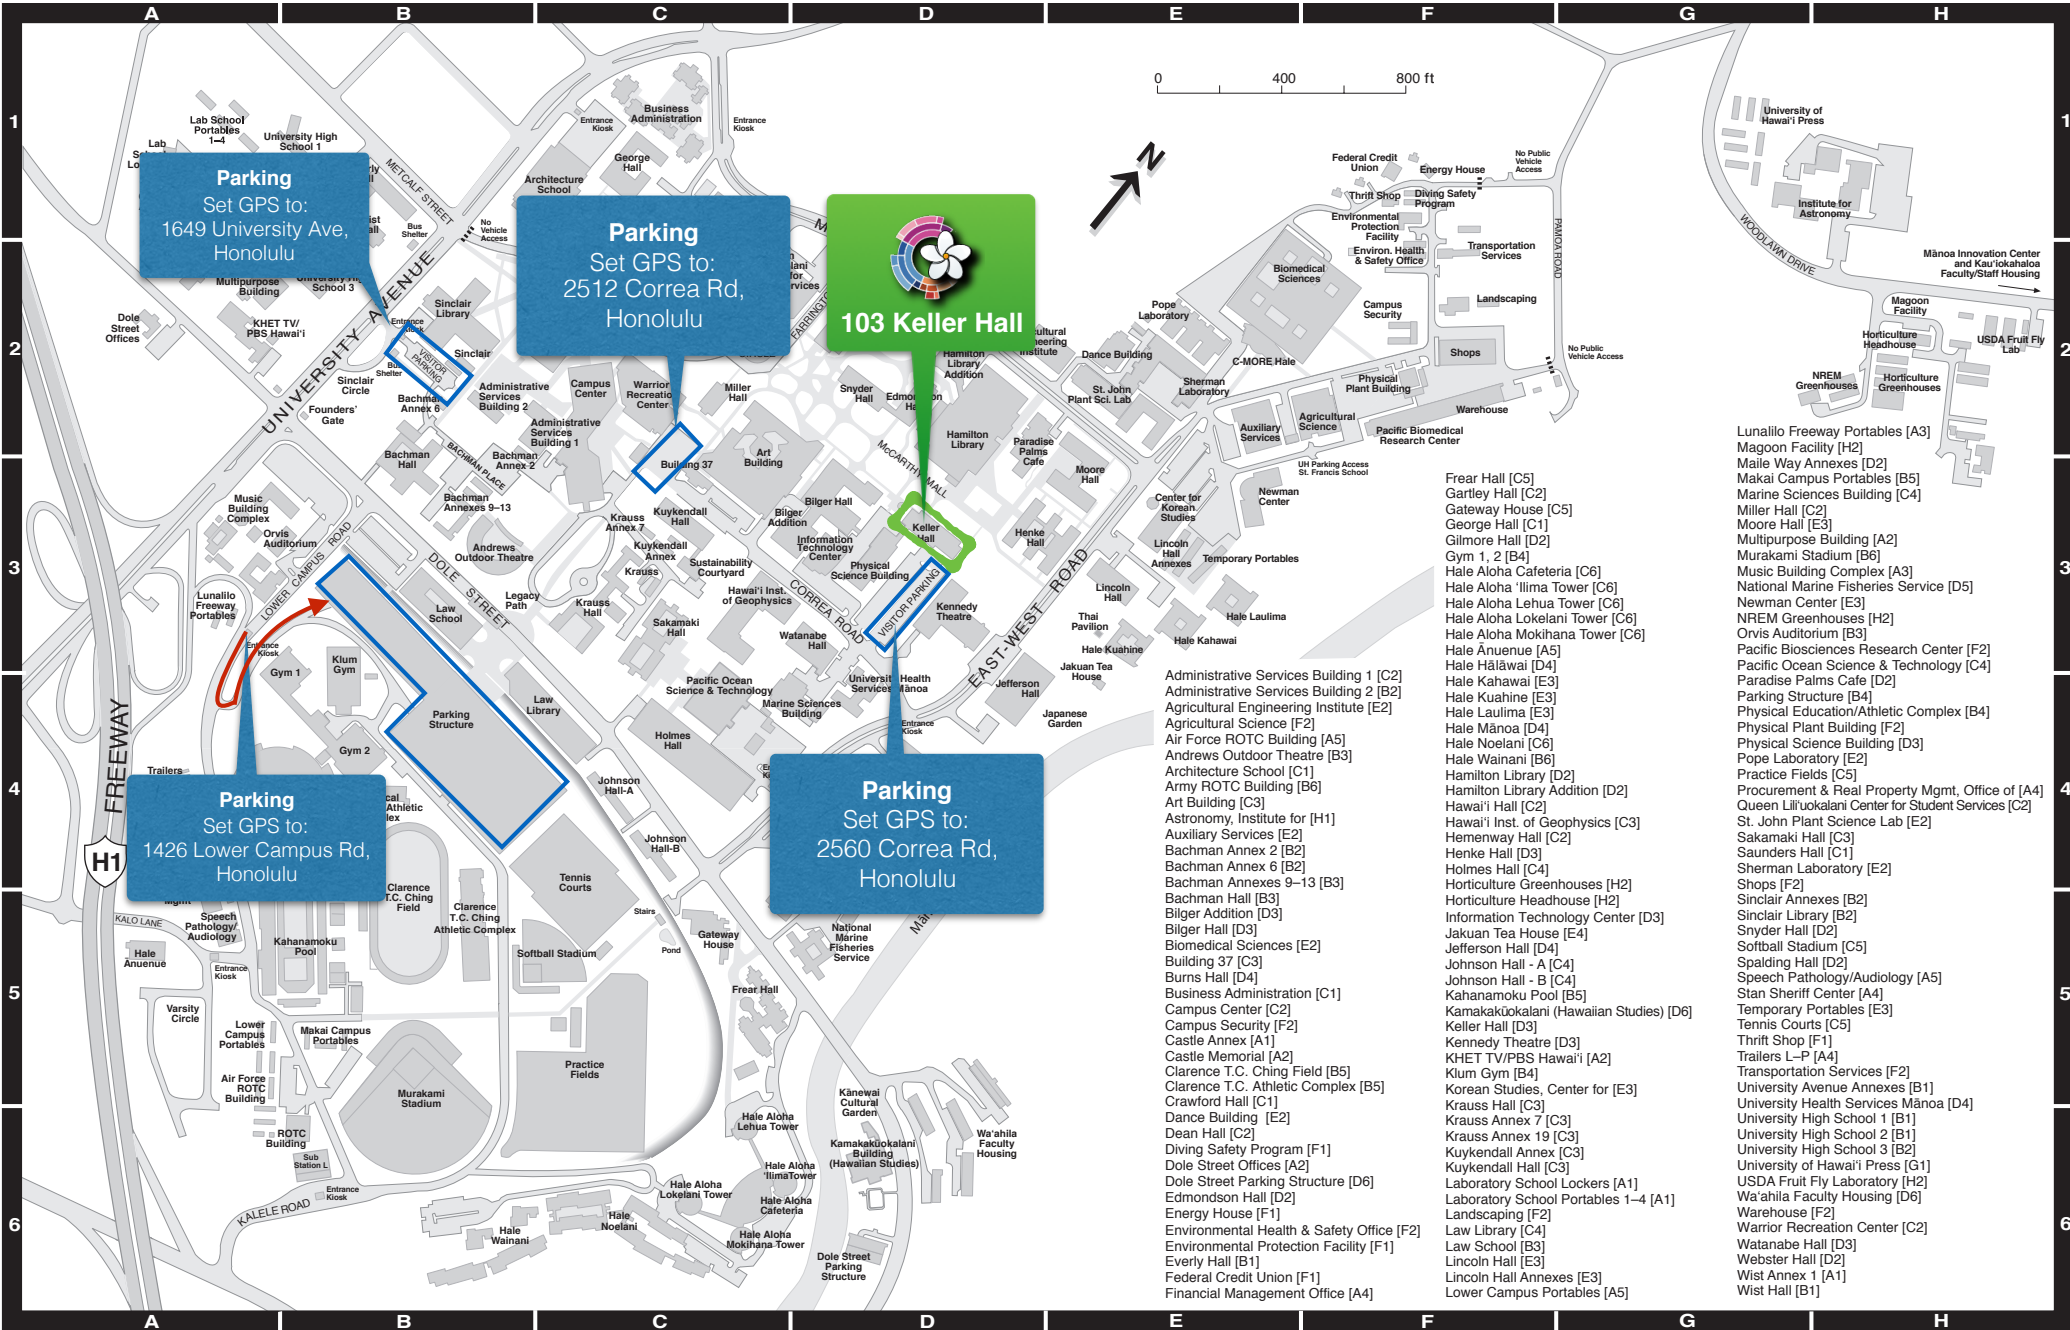

Directions to the Hawai'i Data Science Institute, University of Hawai'i at Mānoa

Parking
Set GPS to:
1649 University Ave,
Honolulu

Parking
Set GPS to:
2512 Correa Rd,
Honolulu

103 Keller Hall

Parking
Set GPS to:
1426 Lower Campus Rd,
Honolulu

Parking
Set GPS to:
2560 Correa Rd,
Honolulu

- Lunailo Freeway Portables [A3]
- Magoon Facility [H2]
- Maile Way Annexes [D2]
- Makai Campus Portables [B5]
- Marine Sciences Building [C4]
- Miller Hall [C2]
- Moore Hall [E3]
- Multipurpose Building [A2]
- Murakami Stadium [B6]
- Music Building Complex [A3]
- National Marine Fisheries Service [D5]
- Newman Center [E3]
- NREM Greenhouses [H2]
- Orvis Auditorium [B3]
- Pacific Biosciences Research Center [F2]
- Pacific Ocean Science & Technology [C4]
- Paradise Palms Cafe [D2]
- Parking Structure [B4]
- Physical Education/Athletic Complex [B4]
- Physical Plant Building [F2]
- Physical Science Building [D3]
- Pope Laboratory [E2]
- Practice Fields [C5]
- Procurement & Real Property Mgmt, Office of [A4]
- Queen Liliuokalani Center for Student Services [C2]
- St. John Plant Science Lab [E2]
- Sakamaki Hall [C3]
- Saunders Hall [C1]
- Sherman Laboratory [E2]
- Shops [F2]
- Sinclair Annexes [B2]
- Sinclair Library [B2]
- Snyder Hall [D2]
- Softball Stadium [C5]
- Spalding Hall [D2]
- Speech Pathology/Audiology [A5]
- Stan Sheriff Office [A4]
- Temporary Portables [E3]
- Tennis Courts [C5]
- Thrill Shop [F1]
- Trailers L-P [A4]
- Transportation Services [F2]
- University Avenue Annexes [B1]
- University Health Services Mānoa [D4]
- University High School 1 [B1]
- University High School 2 [B1]
- University High School 3 [B2]
- University of Hawai'i Press [G1]
- USDA Fruit Fly Laboratory [H2]
- Wa'ahila Faculty Housing [D6]
- Warehouse [F2]
- Warrior Recreation Center [C2]
- Watanabe Hall [D3]
- Webster Hall [D2]
- Wist Annex 1 [A1]
- Wist Hall [B1]